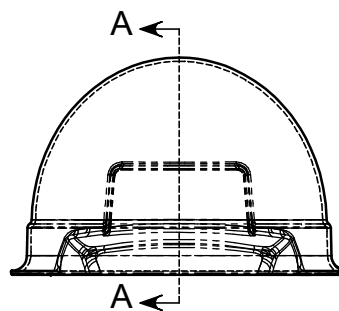

SECTION A-A  
SCALE 1 : 3

MOUNTAIN VISTA HIGH SCHOOL  
ENGINEERING AND DESIGN - SOLID WORKS PROJECT

TITLE: **Construction Helmet**

SCALE: 1:3  
DRAWN BY: KALLISON  
DATE: PERIOD: 1B  
CHECKED BY: KALLISON  
SCORE:

SHEET  
**1**  
OF 1